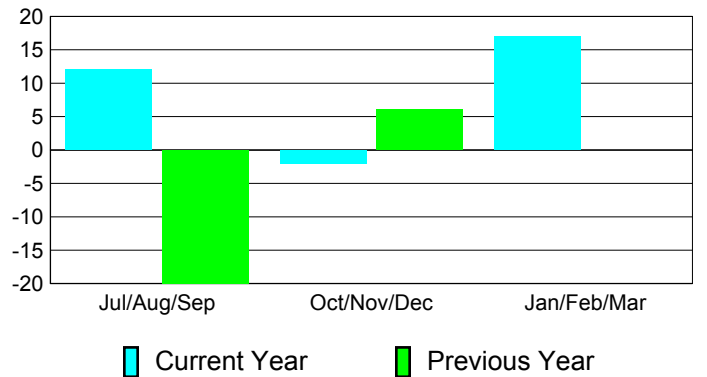

Membership Results
2010-2011

Membership
2009-2010

Month	Net Memb Goal	Actual New Memb	Actual Dropped Memb	Gain/Loss of Memb	Gain/Loss of Memb
Jul/Aug/Sep	0	59	-47	12	-20
Oct/Nov/Dec	0	16	-18	-2	6
Jan/Feb/Mar	0	29	-12	17	0
Totals	0	104	-77	27	-14

Membership Results 2010-2011

Goal, New, Dropped, Gain/Loss

Comparison of Membership Gain/Loss

Current Year Compared to the Previous Year

Gender Comparison 2010-2011

Jul/Aug/Sep

Oct/Nov/Dec

Jan/Feb/Mar