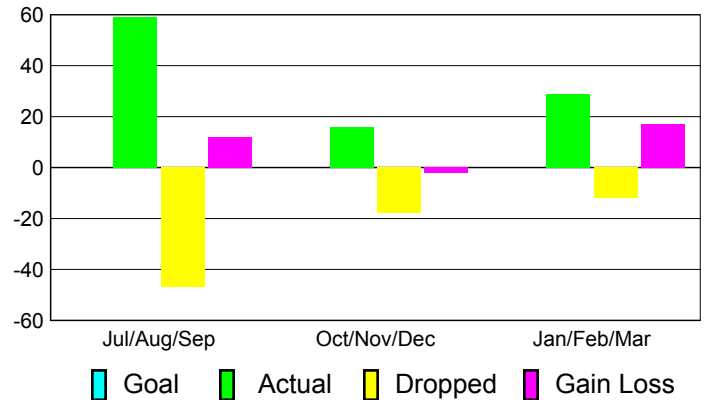

Membership Results 2010-2011

Goal, New, Dropped, Gain/Loss

Comparison of Membership Gain/Loss

Current Year Compared to the Previous Year